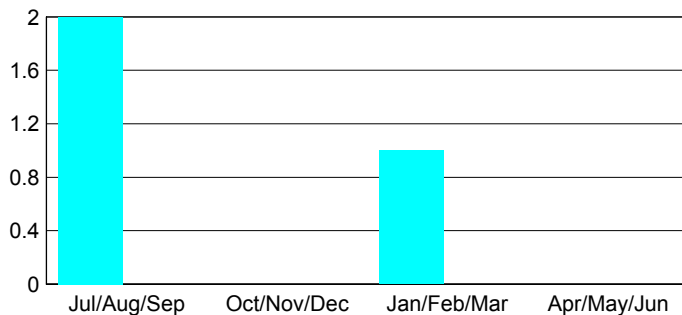

GMT: **PEI-JEN CHEN**

Location: **REP OF CHINA**

GMT CA: **5**

**CLUBS**

Month	New Club Goal	Actual New Clubs	Actual Dropped Clubs	Gain/Loss of Clubs
<b>2012-2013</b>				
Jul/Aug/Sep		2	0	2
Oct/Nov/Dec		0	0	0
Jan/Feb/Mar		1	0	1
Apr/May/Jun		0	0	0
<b>Totals</b>		<b>3</b>	<b>0</b>	<b>3</b>

**Club Results 2012-2013**  
Goal, New, Dropped, Gain/Loss

**YTD Status Quo Clubs 2012-2013**

Status Quo Clubs Compared to Status Quo Members

**Club Gain/Loss 2012-2013**

**MEMBERSHIP**

Month	Net Memb Goal	Actual New Memb	Actual Dropped Memb	Gain/Loss of Memb
<b>2012-2013</b>				
Jul/Aug/Sep		311	11	300
Oct/Nov/Dec		37	73	-36
Jan/Feb/Mar		443	13	430
Apr/May/Jun		21	750	-729
<b>Totals</b>		<b>812</b>	<b>847</b>	<b>-35</b>

**Membership Results 2012-2013**  
Goal, New, Dropped, Gain/Loss

**Gender Comparison 2012-2013**

**Membership Gain/Loss 2012-2013**