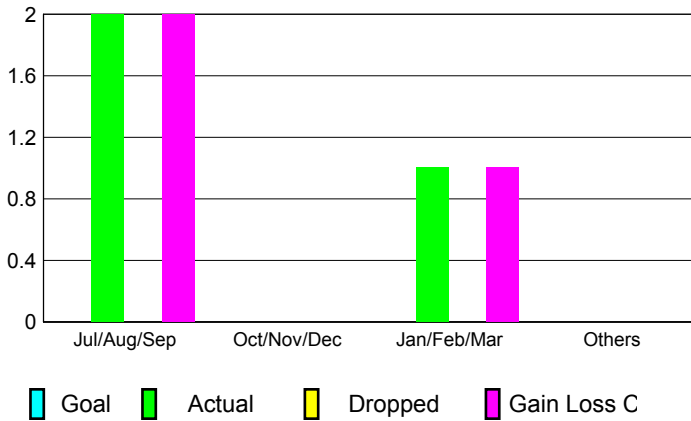

GMT: **PEI-JEN CHEN**

Location: **REP OF CHINA**

GMT CA: **5**

**CLUBS**

Month	New Club Goal	Actual New Clubs	Actual Dropped Clubs	Gain/Loss of Clubs
<b>2012-2013</b>				
Jul/Aug/Sep		2	0	2
Oct/Nov/Dec		0	0	0
Jan/Feb/Mar		1	0	1
Apr/May/Jun		0	0	0
<b>Totals</b>		<b>3</b>	<b>0</b>	<b>3</b>

**Club Results 2012-2013**  
Goal, New, Dropped, Gain/Loss

**YTD Status Quo Clubs 2012-2013**

Status Quo Clubs Compared to Status Quo Members

**Club Gain/Loss 2012-2013**

**MEMBERSHIP**

Month	Net Memb Goal	Actual New Memb	Actual Dropped Memb	Gain/Loss of Memb
<b>2012-2013</b>				
Jul/Aug/Sep		311	11	300
Oct/Nov/Dec		37	73	-36
Jan/Feb/Mar		443	13	430
Apr/May/Jun		21	750	-729
<b>Totals</b>		<b>812</b>	<b>847</b>	<b>-35</b>