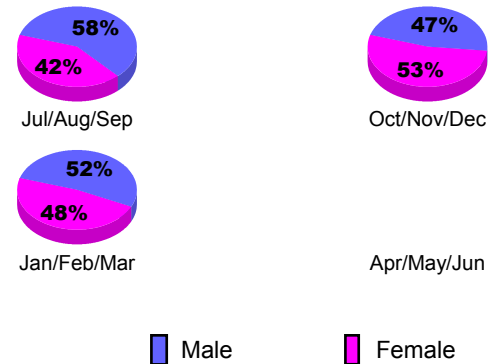

**Club Results 2012-2013**  
Goal, New, Dropped, Gain/Loss

**YTD Status Quo Clubs 2012-2013**

Status Quo Clubs Compared to Status Quo Members

**Club Gain/Loss 2012-2013**

**MEMBERSHIP**

Month	Net Memb Goal	Actual New Memb	Actual Dropped Memb	Gain/Loss of Memb
<b>2012-2013</b>				
Jul/Aug/Sep		311	11	300
Oct/Nov/Dec		37	73	-36
Jan/Feb/Mar		443	13	430
Apr/May/Jun		21	750	-729
<b>Totals</b>		<b>812</b>	<b>847</b>	<b>-35</b>

**Membership Results 2012-2013**  
Goal, New, Dropped, Gain/Loss

**Gender Comparison 2012-2013**

**Membership Gain/Loss 2012-2013**