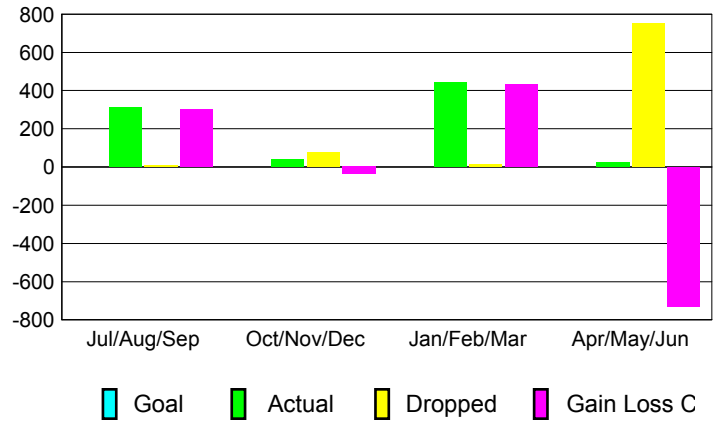

GMT: **PEI-JEN CHEN**

Location: **REP OF CHINA**

GMT CA: **5**

**CLUBS**

Month	New Club Goal	Actual New Clubs	Actual Dropped Clubs	Gain/Loss of Clubs
<b>2012-2013</b>				
Jul/Aug/Sep		2	0	2
Oct/Nov/Dec		0	0	0
Jan/Feb/Mar		1	0	1
Apr/May/Jun		0	0	0
<b>Totals</b>		<b>3</b>	<b>0</b>	<b>3</b>

**Club Results 2012-2013**  
Goal, New, Dropped, Gain/Loss

**YTD Status Quo Clubs 2012-2013**

Status Quo Clubs Compared to Status Quo Members

**Club Gain/Loss 2012-2013**

**MEMBERSHIP**

Month	Net Memb Goal	Actual New Memb	Actual Dropped Memb	Gain/Loss of Memb
<b>2012-2013</b>				
Jul/Aug/Sep		311	11	300
Oct/Nov/Dec		37	73	-36
Jan/Feb/Mar		443	13	430
Apr/May/Jun		21	750	-729
<b>Totals</b>		<b>812</b>	<b>847</b>	<b>-35</b>

**Membership Results 2012-2013**  
Goal, New, Dropped, Gain/Loss

**Gender Comparison 2012-2013**

**Membership Gain/Loss 2012-2013**