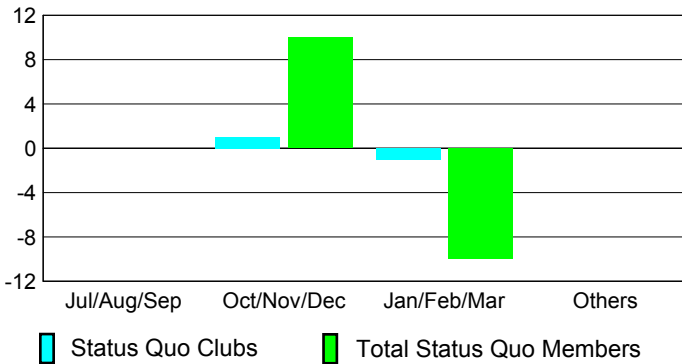

GMT: **PEI-JEN CHEN**

Location: **REP OF CHINA**

GMT CA: **5**

**CLUBS**

Month	New Club Goal	Actual New Clubs	Actual Dropped Clubs	Gain/Loss of Clubs
<b>2012-2013</b>				
Jul/Aug/Sep		2	0	2
Oct/Nov/Dec		0	0	0
Jan/Feb/Mar		1	0	1
Apr/May/Jun		0	0	0
<b>Totals</b>		<b>3</b>	<b>0</b>	<b>3</b>

**Club Results 2012-2013**  
Goal, New, Dropped, Gain/Loss

**YTD Status Quo Clubs 2012-2013**

Status Quo Clubs Compared to Status Quo Members

**Club Gain/Loss 2012-2013**

**MEMBERSHIP**

Month	Net Memb Goal	Actual New Memb	Actual Dropped Memb	Gain/Loss of Memb
<b>2012-2013</b>				
Jul/Aug/Sep		311	11	300
Oct/Nov/Dec		37	73	-36
Jan/Feb/Mar		443	13	430
Apr/May/Jun		21	750	-729
<b>Totals</b>		<b>812</b>	<b>847</b>	<b>-35</b>